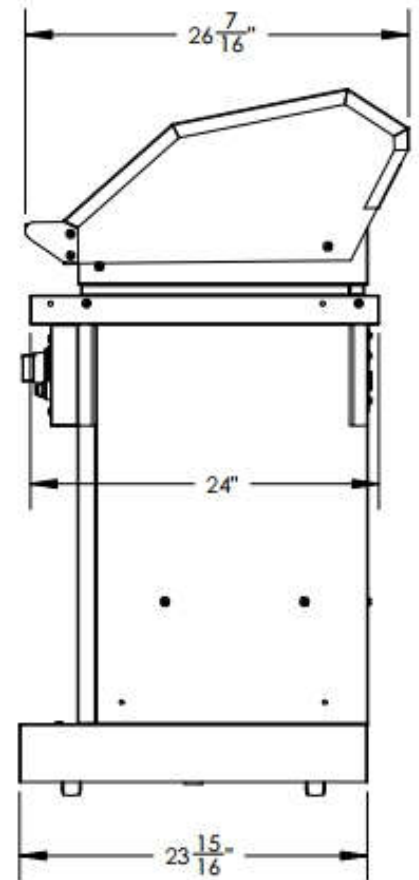

PATIO FR 44"
ON PEDESTAL

TOP VIEW

FRONT VIEW

SIDE VIEW