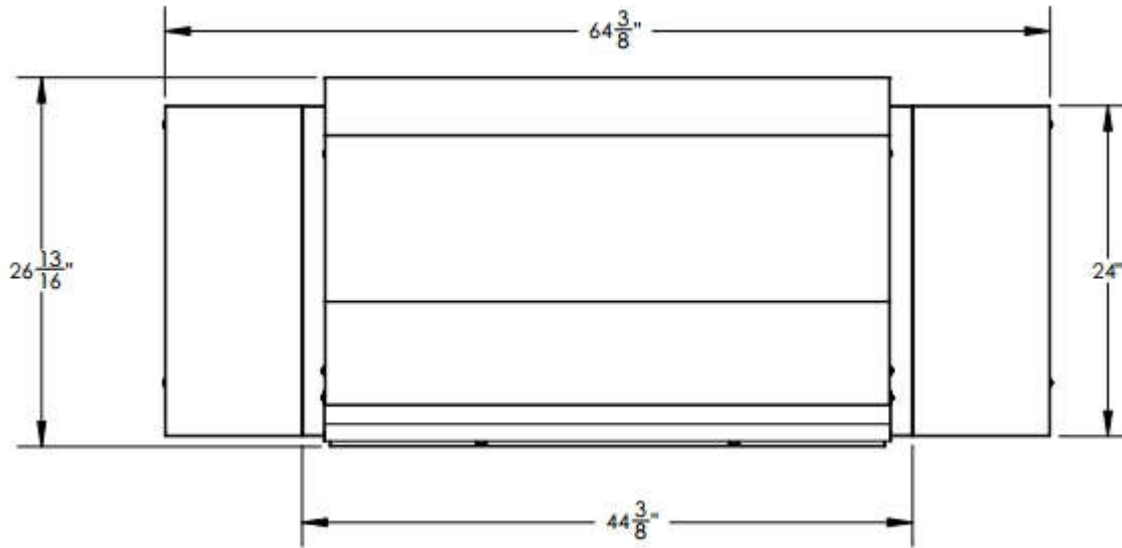

PATIO FR 44"
ON PEDESTAL

TOP VIEW

FRONT VIEW

SIDE VIEW