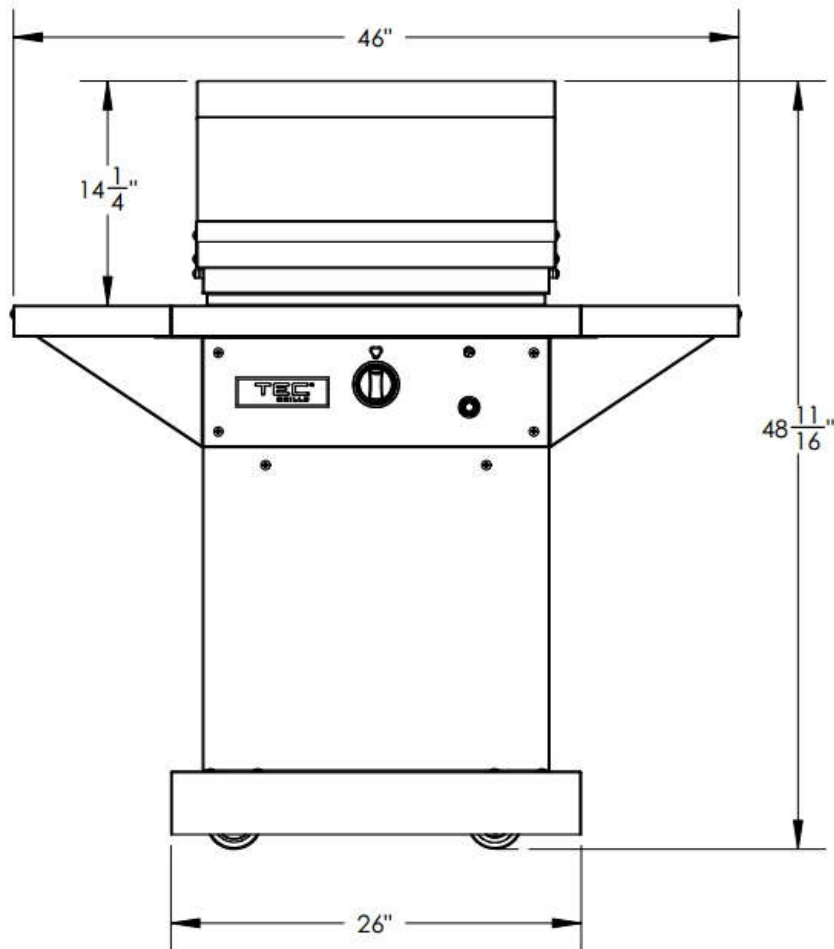

PATIO FR 26" ON PEDESTAL

TOP VIEW

FRONT VIEW

SIDE VIEW