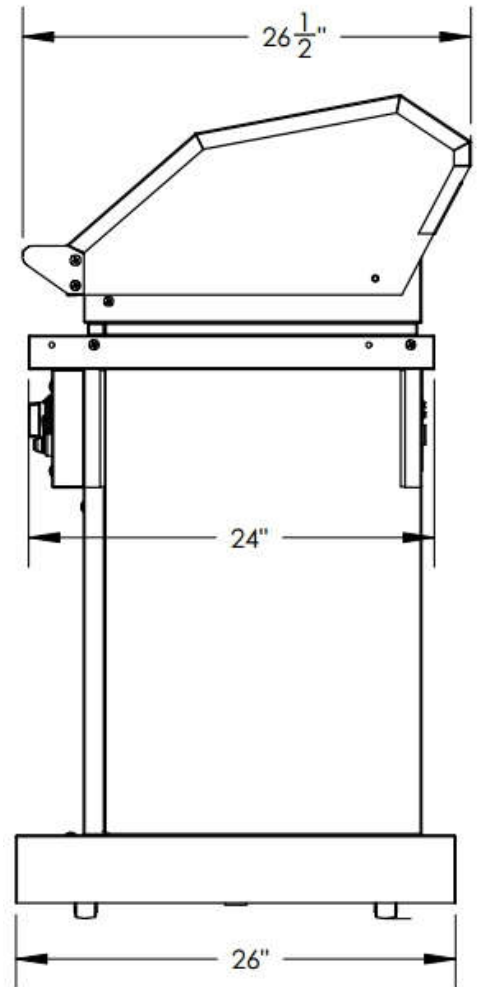

PATIO FR 26" ON PEDESTAL

TOP VIEW

FRONT VIEW

SIDE VIEW