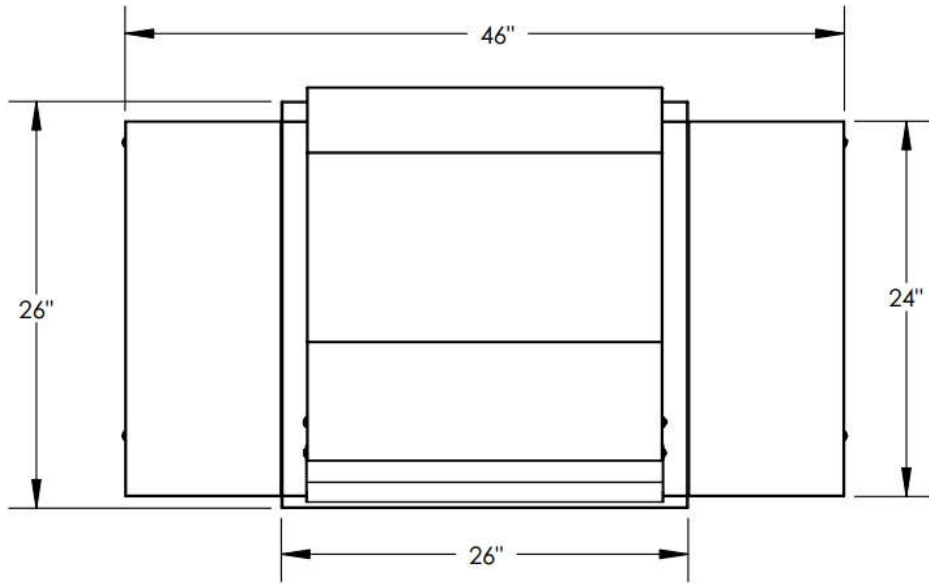

PATIO FR 26" ON PEDESTAL

TOP VIEW

FRONT VIEW

SIDE VIEW