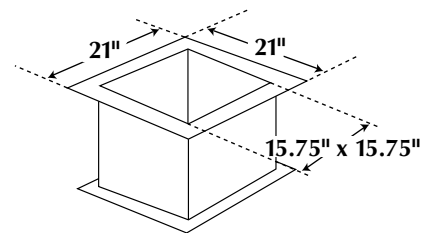

Dimensional Data

JET with optional Wall Mounting Bracket

Available Heights

- 12"
- 14"
- 18"
- 24"

Roof Curb Sizing for Guidance Only
*Not Included

Dimensions (in)									
A	B	D	E	F	G	H	M (ID)	X	Y
28.93	39.12	7.87	2.37	12	5.68	5.31	21.25 x 21.25	13	11.81