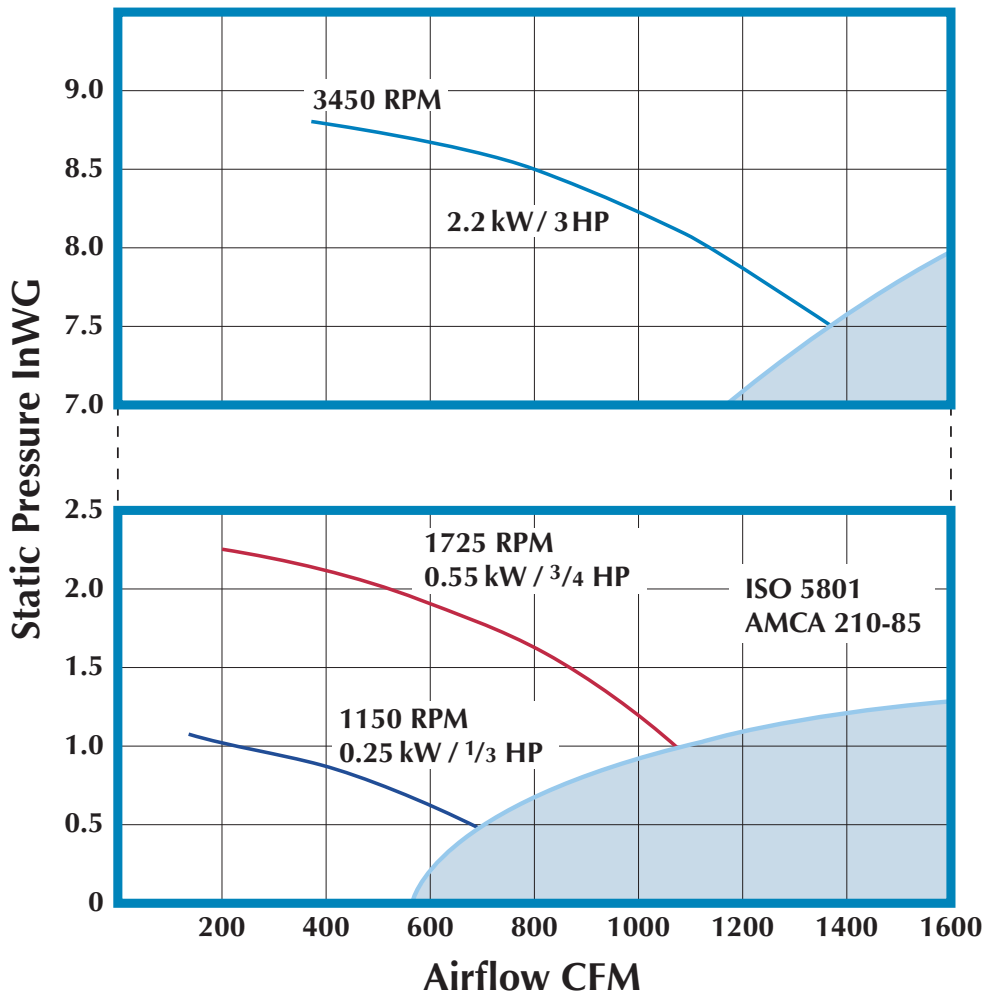

PHONE: (941) 751-7596
 FAX: (941) 751-7598
 www.plastecvent.net

Performance & Dimensions

JET 25

Optional JET Wall Mounting Bracket Available

Integral Curb Cap

Optional Insulated Galvalume Roof Curb For Flat Roof

Optional 304 Stainless Steel Impeller Available

Optional Aluminum Impeller Available for 3450 RPM Model

Sound Level
 Type A
 Free Inlet/Free Outlet
 Measured at 5 Feet

R.P.M.	LWA dB (A)
1150	70
1725	81
3450	113