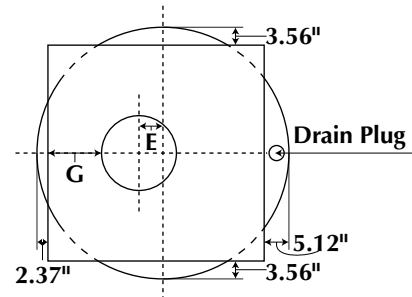

Optional 304 Stainless Steel Impeller Available

Optional Aluminum Impeller Available for 3450 RPM Model

Sound Level
 Type A
 Free Inlet/Free Outlet
 Measured at 5 Feet

R.P.M.	LWA dB (A)
1150	70
1725	81
3450	113

Dimensional Data

JET with optional Wall Mounting Bracket

Available Heights

- 12"
- 14"
- 18"
- 24"

Roof Curb Sizing for Guidance Only
*Not Included

Dimensions (in)									
A	B	D	E	F	G	H	M (ID)	X	Y
28.93	39.12	7.87	2.37	12	5.68	5.31	21.25 x 21.25	13	11.81