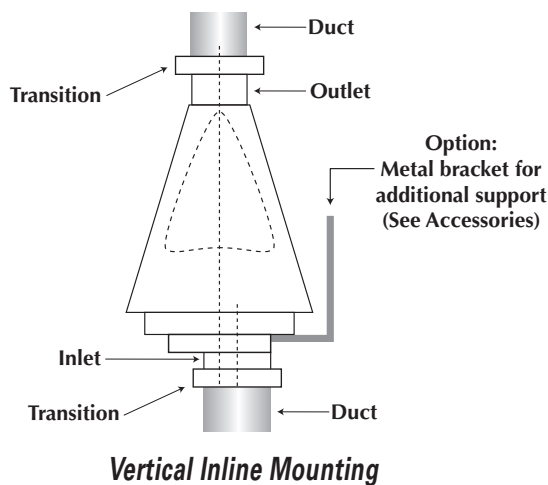

Dimensional Data

JET with optional Wall Mounting Bracket

Available Heights

- 12"
- 14"
- 18"
- 24"

Roof Curb Sizing for Guidance Only
*Not Included

Dimensions (in)									
A	B	D	E	F	G	H	M (ID)	X	Y
28.93	39.12	7.87	2.37	12	5.68	5.31	21.25 x 21.25	13	11.81