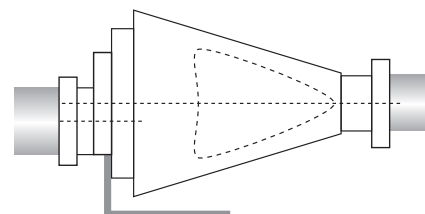

Optional 304 Stainless Steel Impeller Available

Optional Aluminum Impeller Available for 3450 RPM Model

Sound Level
 Type A
 Free Inlet/Free Outlet
 Measured at 5 Feet

R.P.M.	LWA dB (A)
1150	70
1725	81
3450	113

Dimensional Data

JET with optional Wall Mounting Bracket

Available Heights

- 12"
- 14"
- 18"
- 24"

Roof Curb Sizing for Guidance Only
*Not Included

Dimensions (in)									
A	B	D	E	F	G	H	M (ID)	X	Y
28.93	39.12	7.87	2.37	12	5.68	5.31	21.25 x 21.25	13	11.81