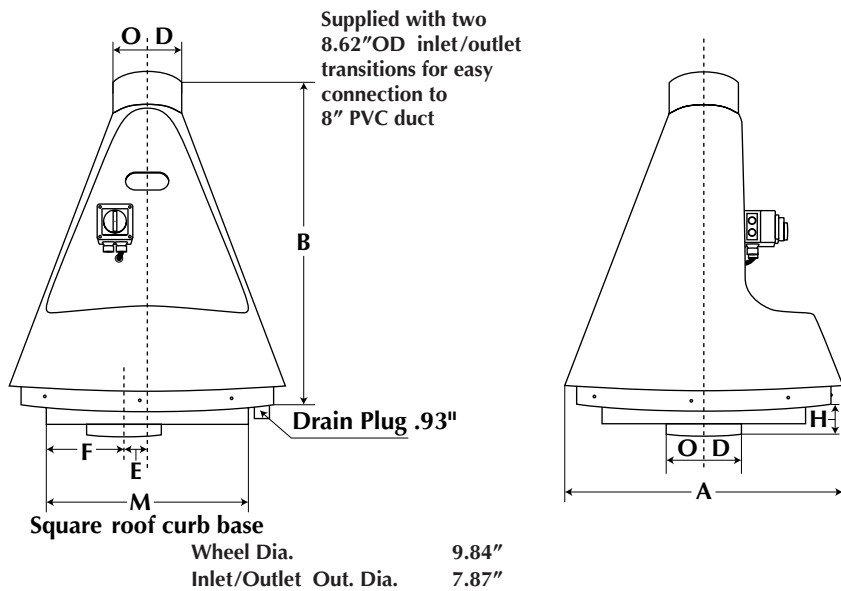

Dimensional Data

JET with optional Wall Mounting Bracket

Available Heights

- 12"
- 14"
- 18"
- 24"

Roof Curb Sizing for Guidance Only
*Not Included

Dimensions (in)									
A	B	D	E	F	G	H	M (ID)	X	Y
28.93	39.12	7.87	2.37	12	5.68	5.31	21.25 x 21.25	13	11.81