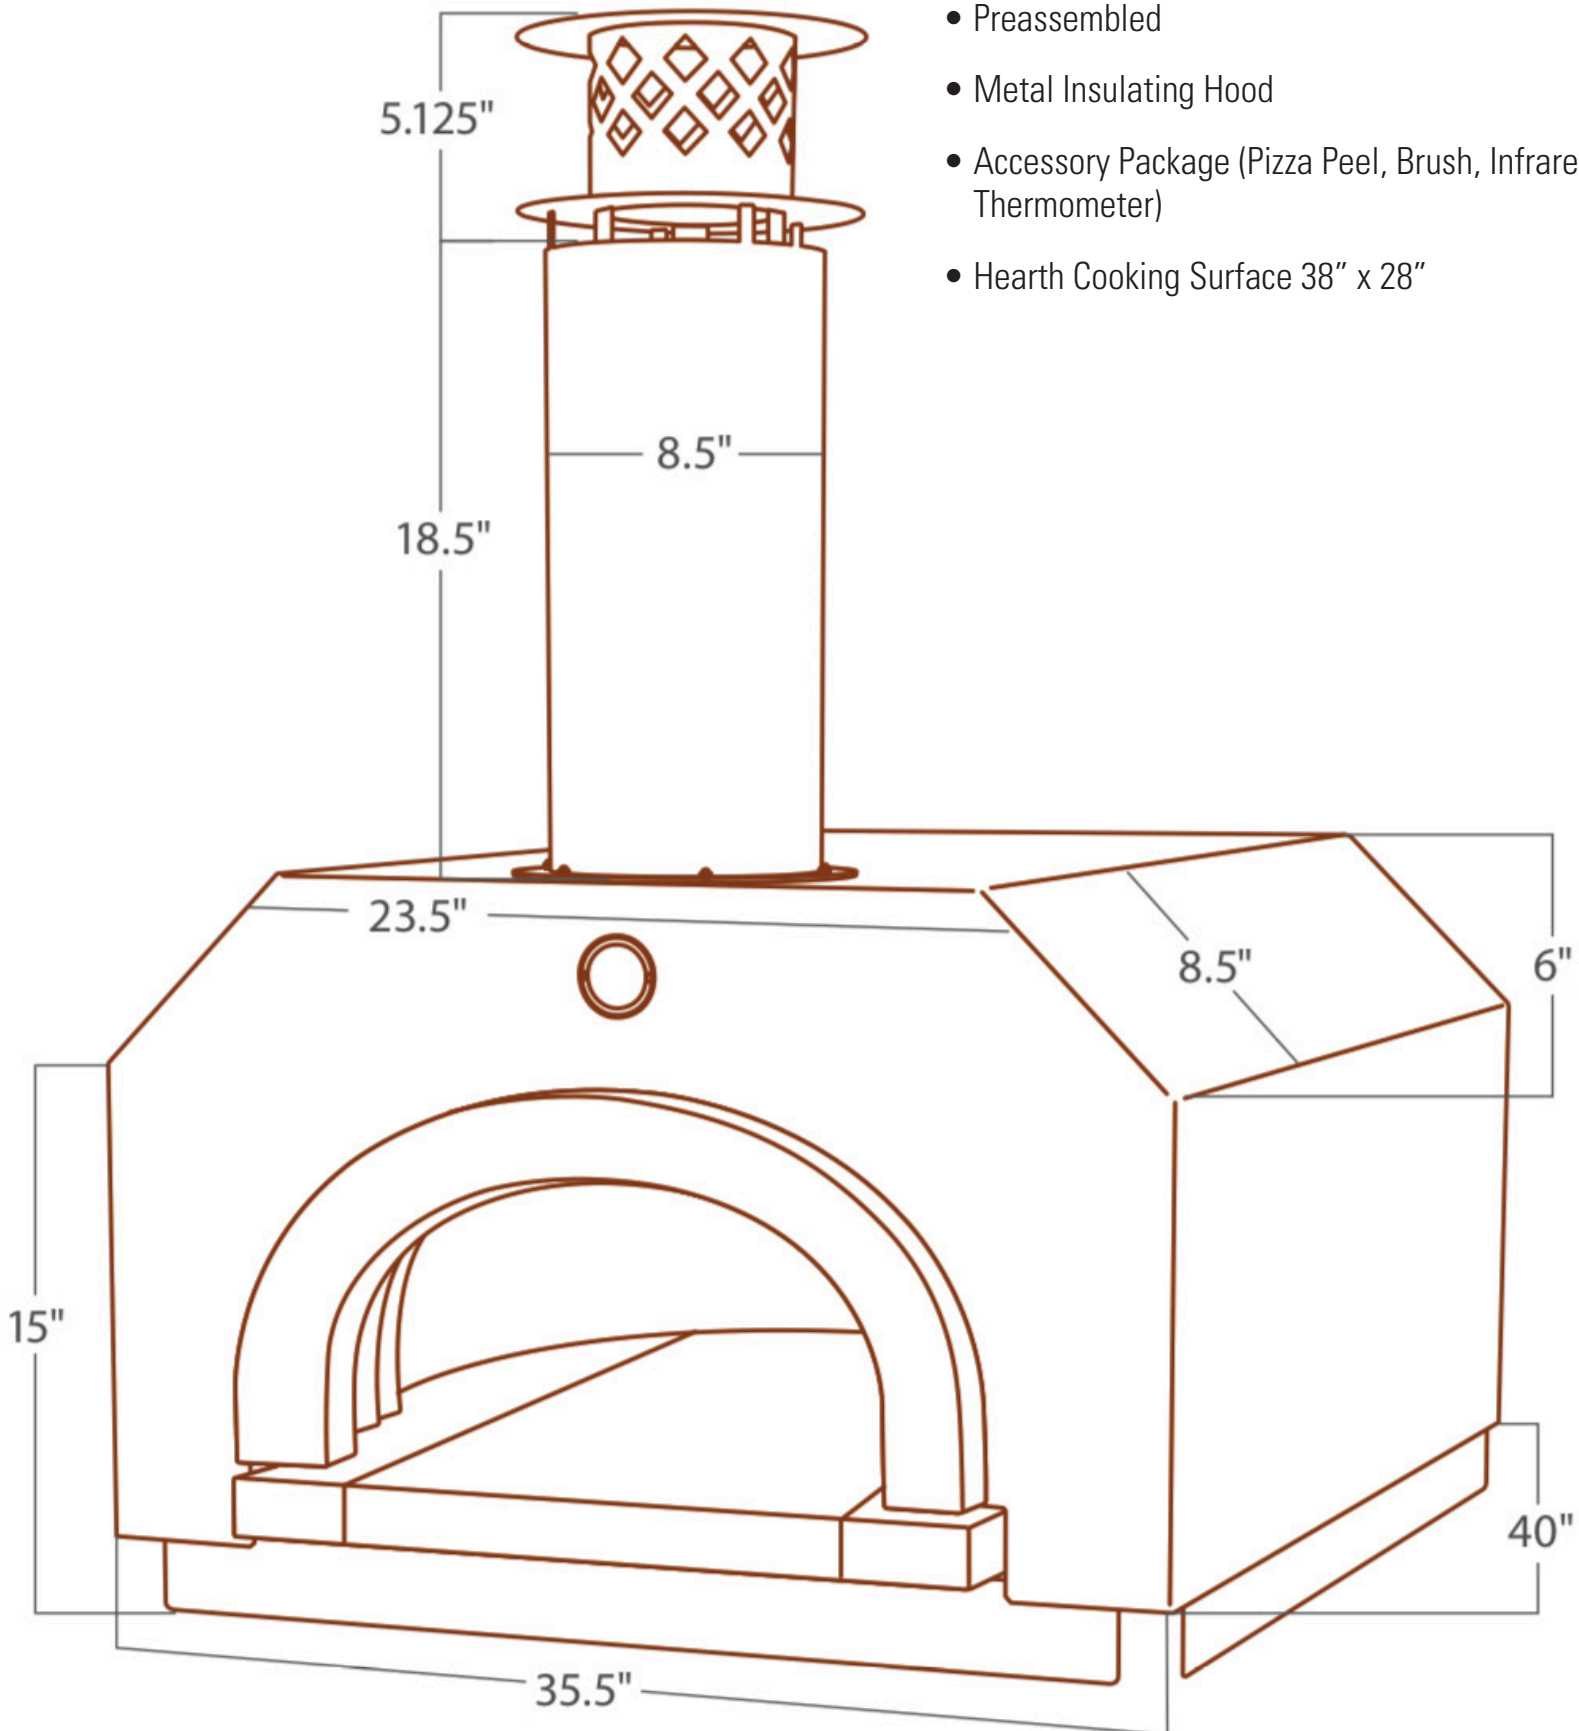

# CBO-750 Countertop Specifications

Base SKU CBO-0-CT-750

## Details

- Preassembled
- Metal Insulating Hood
- Accessory Package (Pizza Peel, Brush, Infrared Thermometer)
- Hearth Cooking Surface 38" x 28"

Minimum Support Weight: 625 lbs.  
Flue Pipe Dimensions: 27.25" H x 22.25" W