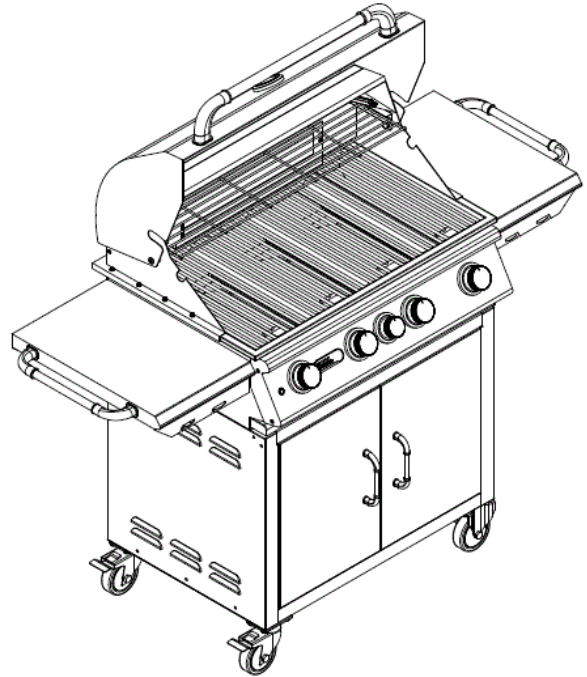

30 INCH PEDESTAL CART SPEC SHEET

ISOMETRIC VIEW

FRONT VIEW

RIGHT VIEW

NOTES:

1. SCALE: 3/4" = 1'-0"