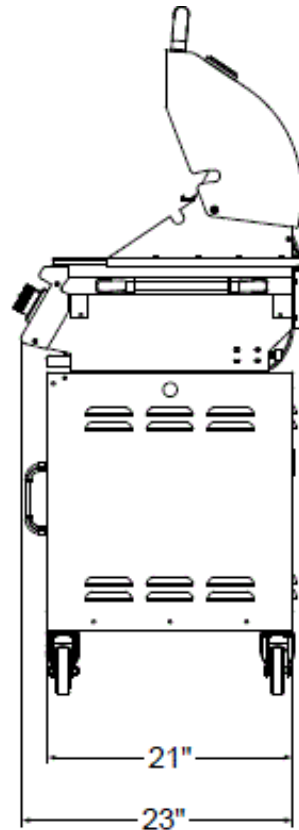

30 INCH PEDESTAL CART SPEC SHEET

ISOMETRIC VIEW

FRONT VIEW

RIGHT VIEW

NOTES:

1. SCALE: 3/4" = 1'-0"