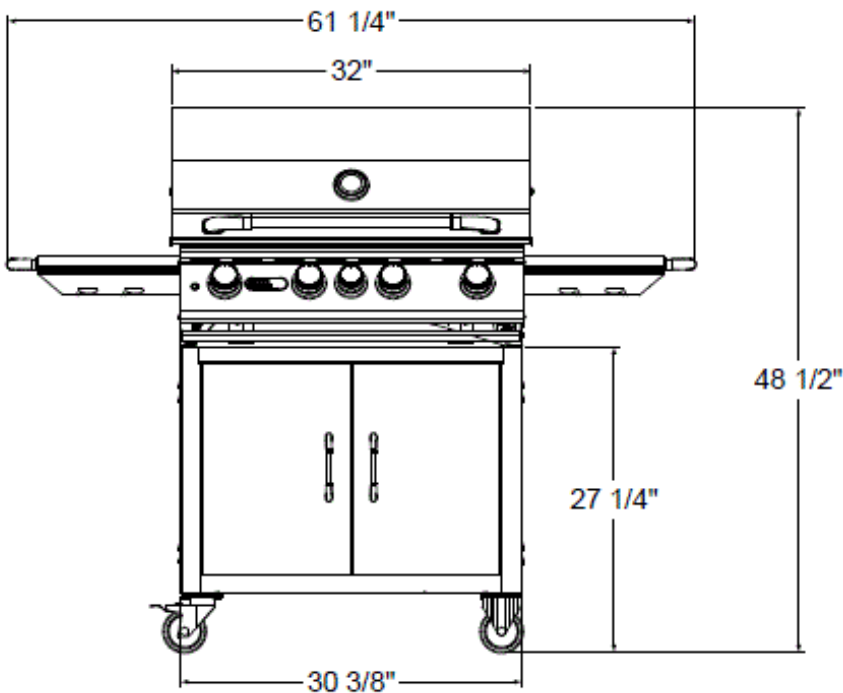

30 INCH PEDESTAL CART SPEC SHEET

ISOMETRIC VIEW

FRONT VIEW

RIGHT VIEW

NOTES:

1. SCALE: 3/4" = 1'-0"