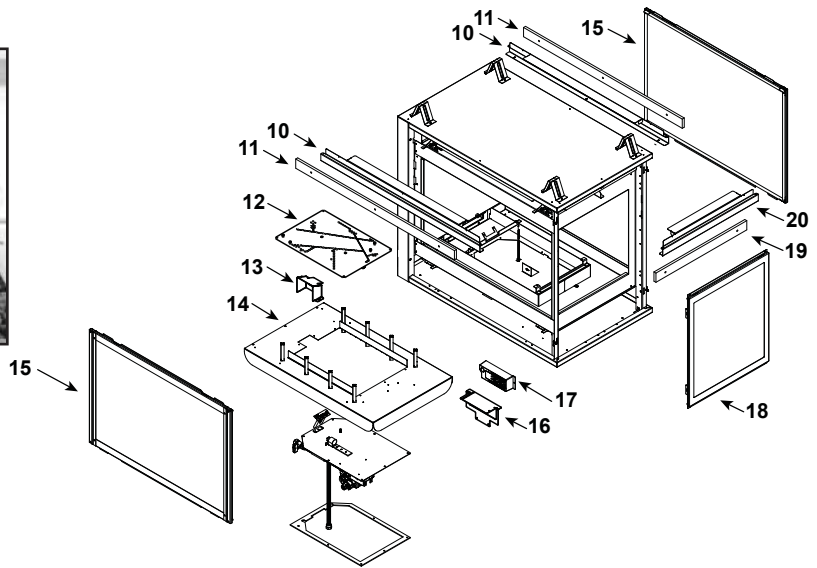

Pearl 36" Peninsula Gas Fireplace - DV

Log Assembly

IMPORTANT: THIS IS DATED INFORMATION. Parts must be ordered from a dealer or distributor. **Hearth and Home Technologies does not sell directly to consumers.** Provide model number and serial number when requesting service parts from your dealer or distributor.

Stocked at Depot

ITEM	DESCRIPTION	COMMENTS	PART NUMBER	
	Log Set Assembly		LOGS36MS	Y
1	Log 1		SRV2478-701	
2	Log 2		SRV2478-702	
3	Log 3		SRV2478-703	
4	Log 4		SRV2478-706	
5	Log 5		SRV2478-705	
6	Log 6		SRV2478-704	
7	Log 7		SRV2478-707	
8	Log 8		SRV2478-708	
9	Log 9		SRV2272-709	
10	Sheetrock Ledge (side)	Qty 2 req	2130-118	
11	Non-Comb, Long	Qty 2 req	2130-199	
12	Burner NG, Propane		2478-007	Y
13	Pilot Shield		2128-124	
14	Base Pan/Grate Assembly		2478-005	
15	Glass Door Assembly (Side)	Qty 2 req	GLA-6TROC	Y
16	Junction Box bracket		2128-128	
17	Junction Box		SRV4021-013	Y
18	Glass Door Assembly (End)		GLA-2130	Y
19	Non- Comb, Short		2130-197	
20	Sheetrock Ledge (End)		2130-126	
	Refractory Panel		2128-116	
	Surround Overlay (contains overlay for top, bottom and sides)		SRV2130-FACE	