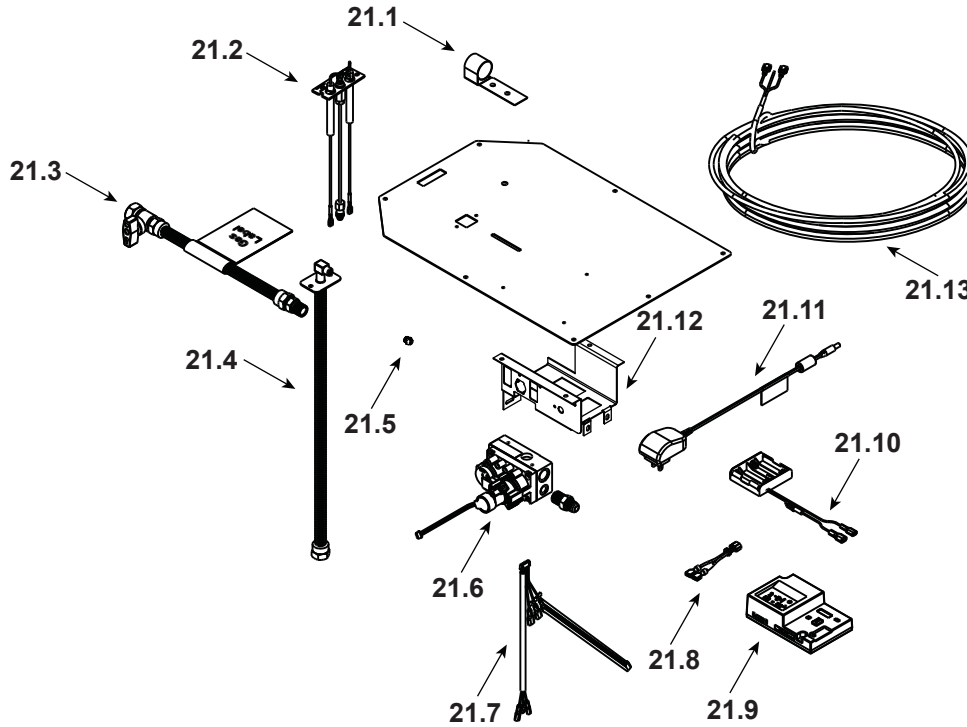

#21 Valve Assembly

IMPORTANT: THIS IS DATED INFORMATION. Parts must be ordered from a dealer or distributor. **Hearth and Home Technologies does not sell directly to consumers.** Provide model number and serial number when requesting service parts from your dealer or distributor.

Stocked at Depot

ITEM	DESCRIPTION	COMMENTS	PART NUMBER	
21.1	Shutter Bracket Assembly		2118-121	Y
21.2	Pilot Assembly NG		2478-012	Y
	Pilot Assembly Propane	Convert 2478-012 with SRV593-527		
21.3	Flex Ball Valve Assembly		SRV302-320	Y
21.4	Flexible Gas Connector		530-302A	Y
21.5	Orifice NG (#32C)		SRV582-832	Y
	Orifice Propane (#50C)		582-850	Y
21.6	Valve NG		2166-302	Y
	Valve Propane		2166-303	Y
21.7	Harness, IFT 6 Pin Wiring		SRV2326-132	Y
21.8	Jumper Wire		SRV2187-198	Y
21.9	Module, IFT Control		2326-130	Y
21.10	Battery Holder 4AA, IFT		SRV2326-134	Y
21.11	Transformer, 6 Volt Wall		SRV2326-131	Y
21.12	Valve, Bracket		2118-104	
21.13	Thermostat Wire Assembly, Male/Male		SRV2118-170	Y

Additional service part numbers appear on following page.