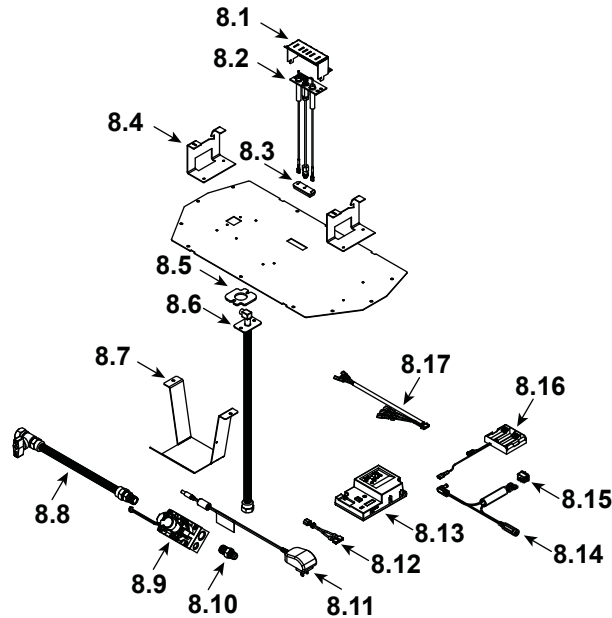

Service Parts

JADE32IN

Jade 32" Gas Fireplace - DV

Beginning Manufacturing Date: Dec 2017
Ending Manufacturing Date: Active

IMPORTANT: THIS IS DATED INFORMATION. Parts must be ordered from a dealer or distributor. **Hearth and Home Technologies does not sell directly to consumers.** Provide model number and serial number when requesting service parts from your dealer or distributor.

**Stocked
at depot**

ITEM	DESCRIPTION	COMMENTS	PART NUMBER	
1	Non-Combustible Support		2492-104	
2	Top Fill		2492-135	
3	Non-Combustible Assembly		2492-079	
4	Base Pan		2492-111	
5	Burner Assembly		2492-007	Y
6	Glass Door Assembly		GLA-32MAJ	Y
7	Lower Panel		2492-103	
8	Valve Assembly		Refer to Valve Page	
9	Junction box		SRV4021-013	Y
10	Heat Shield, Components		2493-129	

Additional service part numbers appear on following page.

#8 Valve Assembly

IMPORTANT: THIS IS DATED INFORMATION. Parts must be ordered from a dealer or distributor. **Hearth and Home Technologies does not sell directly to consumers.** Provide model number and serial number when requesting service parts from your dealer or distributor.

Stocked at Depot

ITEM	DESCRIPTION	COMMENTS	PART NUMBER	
8.1	Pilot Shield		2491-123	
8.2	Pilot Assembly NG		2106-169	Y
	Pilot Assembly Propane		2106-170	Y
8.3	Grommet		SRV2118-420	
8.4	Burner Support, Left and Right	1 Set	2491-169	
8.5	Gasket		2025-407	
8.6	Bulkhead W/Flex Tube		4021-428	Y
8.7	Valve Bracket		2491-153	
8.8	Flex Ball Valve Assembly, 12"		SRV302-320	Y
	Valve NG		2166-302	Y
8.9	Valve Propane		2166-303	Y
	Male Connector	Pkg of 5	303-315/5	Y
8.10	Transformer, 6 Volt Wall		SRV2326-131	Y
8.11	Jumper Wire		SRV2187-198	Y
8.12	Module, Control IFT		2326-130	Y
8.13	Reset Switch Wire		2550-135	Y
8.14	Reset Switch		2206-298	Y
8.15	Battery Holder 4AA, IFT		SRV2326-134	Y
8.16	Harness, IFT 6 Pin Wiring		SRV2326-132	Y
	Orifice NG (#45C)		582-845	Y
	Orifice Propane (1.25C)		582-8125	Y