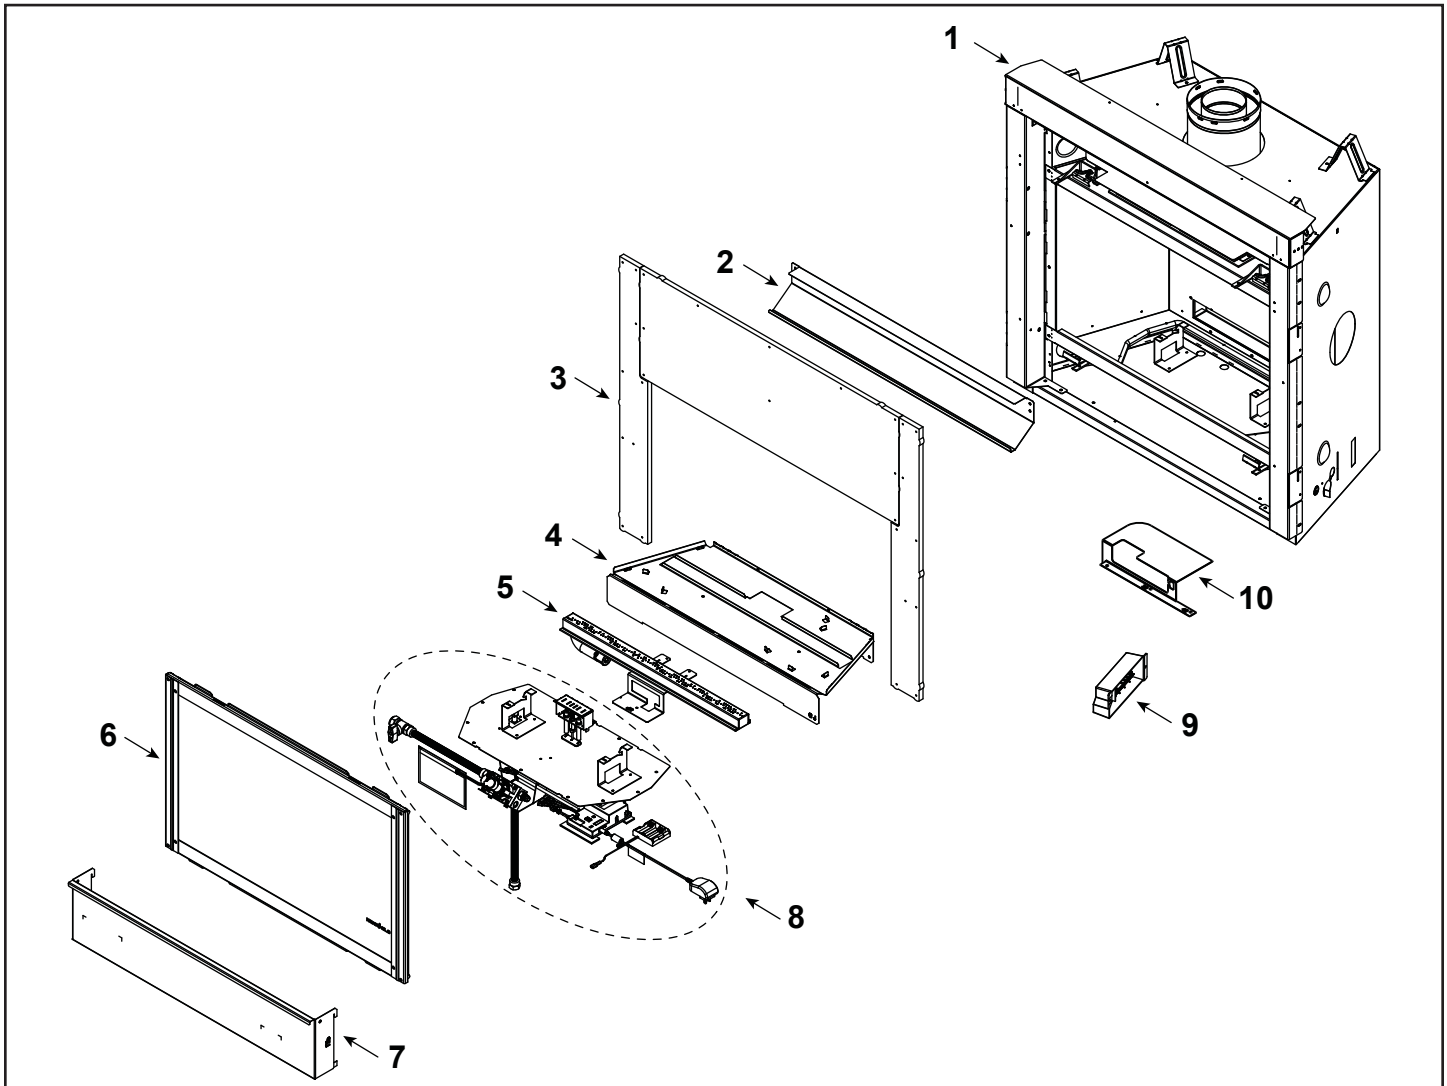

Service Parts

JADE32IN

Jade 32" Gas Fireplace - DV

Beginning Manufacturing Date: Dec 2017
Ending Manufacturing Date: Active

IMPORTANT: THIS IS DATED INFORMATION. Parts must be ordered from a dealer or distributor. **Hearth and Home Technologies does not sell directly to consumers.** Provide model number and serial number when requesting service parts from your dealer or distributor.

**Stocked
at depot**

ITEM	DESCRIPTION	COMMENTS	PART NUMBER	
1	Non-Combustible Support		2492-104	
2	Top Fill		2492-135	
3	Non-Combustible Assembly		2492-079	
4	Base Pan		2492-111	
5	Burner Assembly		2492-007	Y
6	Glass Door Assembly		GLA-32MAJ	Y
7	Lower Panel		2492-103	
8	Valve Assembly		Refer to Valve Page	
9	Junction box		SRV4021-013	Y
10	Heat Shield, Components		2493-129	

Additional service part numbers appear on following page.