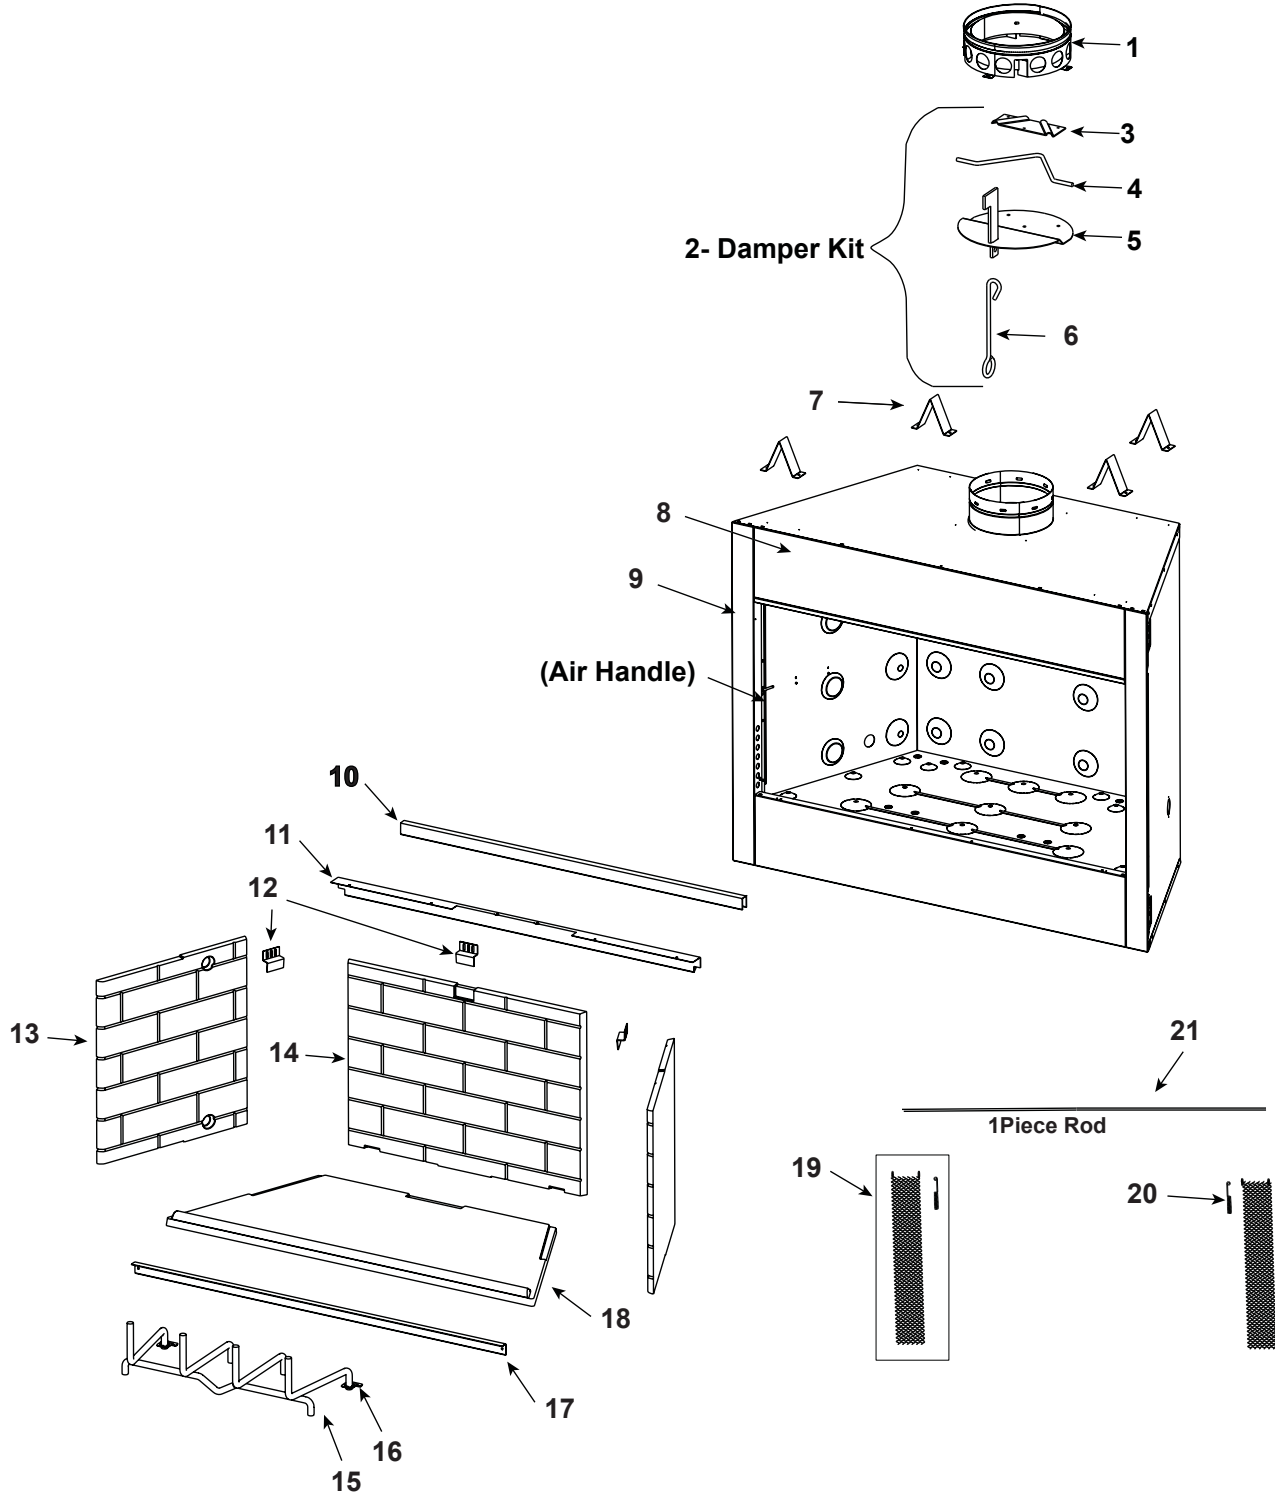

Service Parts

Royalton Woodburning Fireplace

BE42

Beginning Manufacturing Date: N/A
Ending Manufacturing Date: Active

Part number list on following page.

Service Parts

BE42

Beginning Manufacturing Date: N/A
Ending Manufacturing Date: Active

ITEM	DESCRIPTION	COMMENTS	PART NUMBER
1	Starter Section Assembly		SRV22069
2	Damper Kit Repair		4044-029
3	**Damper Weight		SRV19785
4	Damper Rod		SRV28900
5	Damper Blade Assembly		SRV4044-030
6	Damper Control		SRV4044-152
	**If damper rod is in place and needs the damper blade order damper weight (SRV19785), screws (12460/40) & damper blade (SRV11835)		
	**Screws	Pkg of 40	12460/40
7	Top Standoff	Qty 4 req	SRV4044-111
8	Front Face (Top or Bottom)		SRV4044-105BK
9	Column (Right or Left)		SRV4044-104BK
10	Door Track (used for upper)		SRV15427BK
11	Smoke Shield		SRV4044-120BK
12	Refractory Retainer	Qty 3 req	SRV11847
13	Side Refractory	Qty 2 req	SRV4044-220
14	Back Refractory		SRV4044-224
15	Grate		GR40
16	Grate Retainer	Qty 2 req	SRV4044-170
17	Hearth Retainer		SRV4044-109BK
18	Hearth Refractory		SRV4044-223
19	Firescreen Assembly	Qty 2 req	SRV4044-027
20	Firescreen Handle	1 ea	SRV10002
21	Firescreen Rod	1 piece	SRV4044-172
	Door Pivot Clip	Qty 2 req	SRV31527
	Extended Smoke Shield Kit		SRV4044-180BK
			SRV4044-180TB
	Nailing Flange	Qty 4 req	SRV4044-161
	Smoke Baffle	Qty 2 req	SRV4044-116
	Strip Protector		SRV18320
	Installation Manual		4044-197
	Owner's Manual		4044-198
	Touch-Up Paint		71479